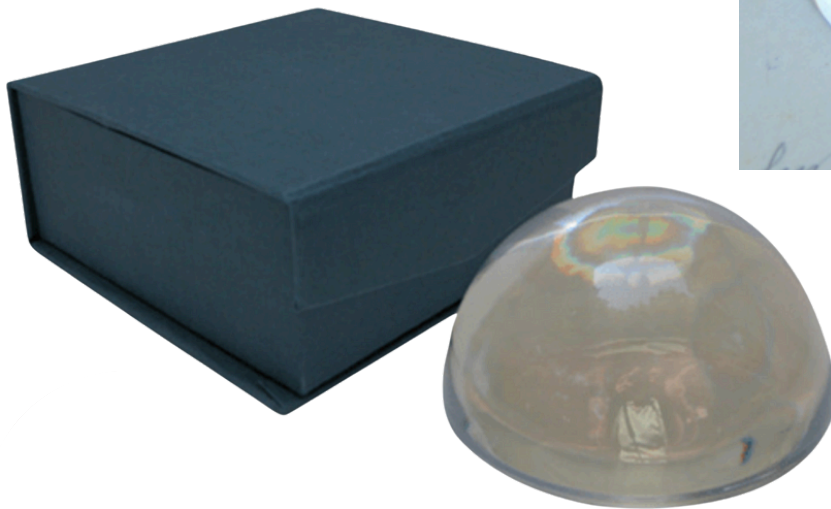

Crystal Domed Paperweight

The crystal domed paperweight is stunning! Your art image, logo, or photograph can be viewed thru the glass. The bottom of the paperweight is black velvet. One of the best features about this gift is the elegant blue box that it is packaged with. Telephone or email to receive a wholesale price list.

Catherine Tatum catherine@classiclegacy.com

901-756-9339

Classic Legacy

@ Classic Legacy, All Rights Reserved