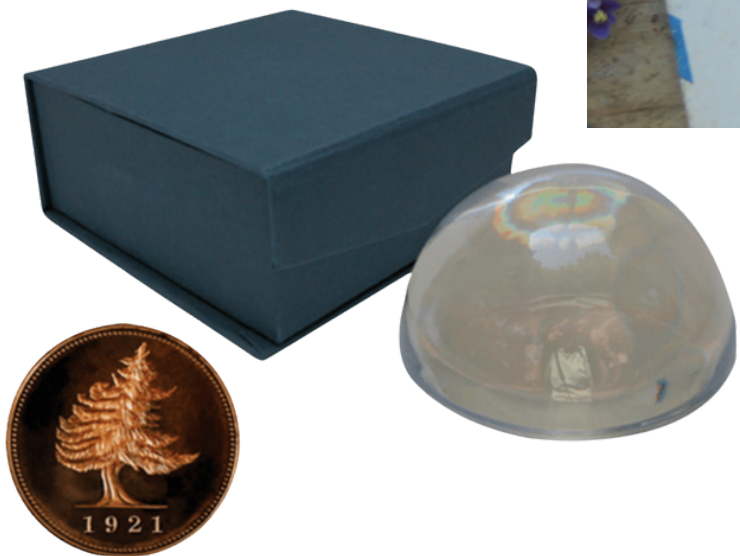

Gift Idea 7

Crystal Domed Paperweight

The crystal domed paperweight is stunning! Your art image, logo, or photograph can be viewed thru the glass. The bottom of the paperweight is black velvet. One of the best features about this gift is the elegant blue box that it is packaged with. Telephone to receive a wholesale price list.

Catherine Tatum
901-756-9339

Classic Legacy