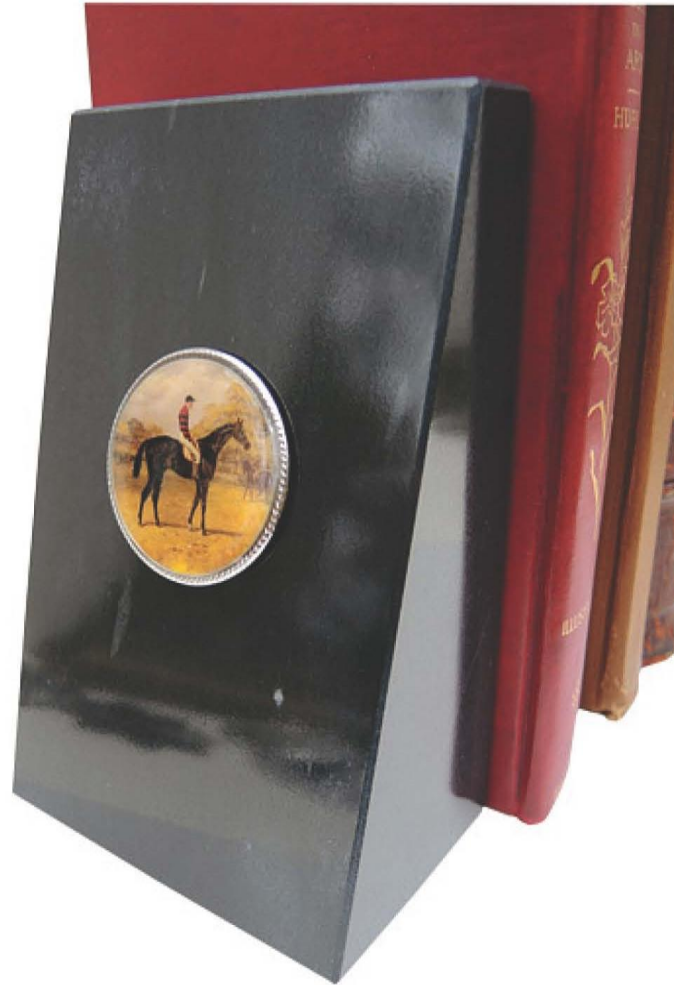

Custom Marble Bookends Equestrian Theme

Our custom marble bookends are natural black marble. They are embellished with a silver setting featuring YOUR logo, photograph, or art.